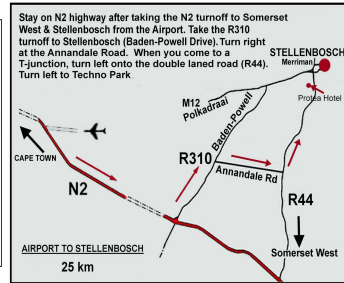

# MAP TO THE PROTEA HOTEL

LEGEND	
	Protea Hotel Stellenbosch
	Shopping Centre
	Hospital
	Stellenbosch Medicinic
	Information Office
	Parking
	Traffic lights
	Main through routes
	Other roads
	Railway with station

## Directions to the Protea Hotel

R310 - BADEN POWEL OFF THE N2 : Take Annandale RIGHT turn-off across the Total Service Station. At the end of Annandale road, turn left onto the R44. Continue over the Jamestown traffic lights. Take the first turn to your left into TECHNO PARK at the 3<sup>rd</sup> set of traffic lights . Continue 1 km up the road, PROTEA HOTEL STELLENBOSCH is situated on top of the hill, on the left hand side.

N2 - or AIRPORT: Follow the N2 towards Somerset West. Take the R44 turn off at Somerset West, and turn left. Drive straight for approximately 15 min, Cross the Jamestown traffic lights. Take the first turn to your left into TECHNO PARK. Continue 1 km up the road, PROTEA HOTEL STELLENBOSCH is situated on top of the hill, on the left hand side.

N1: Take the Stellenbosch and Klipheuwel turn off to your left. At the T-junction turn right. Drive straight for approximately 15 min. pass the Kayamandi, past the 2<sup>nd</sup> and the 3<sup>rd</sup> turn right onto the R44. Passed the Parmalat and Medi Clinic Offices. On your left after which you will get a set of traffic lights cross the traffic lights and take the first turn to your right. Into TECHNO PARK. Continue 1 km up the road, PROTEA HOTEL STELLENBOSCH is situated on top of the hill, on the left hand side.