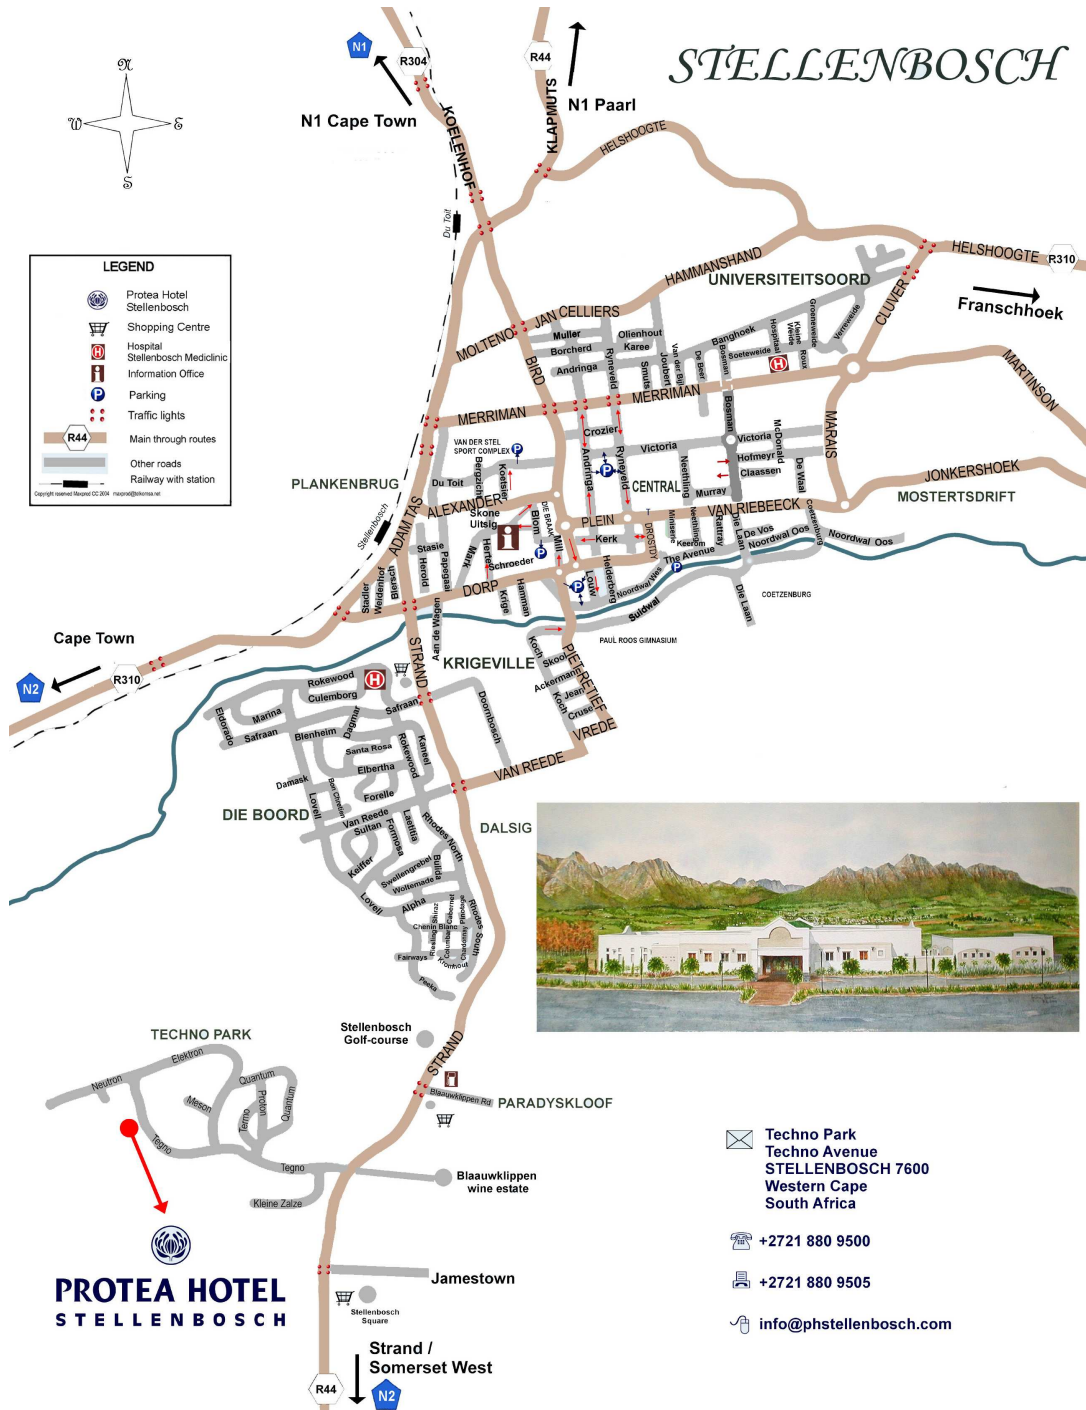

# MAP TO THE PROTEA HOTEL

LEGEND	
	Protea Hotel Stellenbosch
	Shopping Centre
	Hospital
	Stellenbosch Medicinic
	Information Office
	Parking
	Traffic lights
	Main through routes
	Other roads
	Railway with station

## Directions to the Protea Hotel

R310 - BADEN POWEL OFF THE N2 : Take Annandale RIGHT turn-off across the Total Service Station. At the end of Annandale road, turn left onto the R44. Continue over the Jamestown traffic lights. Take the first turn to your left into TECHNO PARK at the 3<sup>rd</sup> set of traffic lights . Continue 1 km up the road, PROTEA HOTEL STELLENBOSCH is situated on top of the hill, on the left hand side.

N2 - or AIRPORT: Follow the N2 towards Somerset West. Take the R44 turn off at Somerset West, and turn left. Drive straight for approximately 15 min, Cross the Jamestown traffic lights. Take the first turn to your left into TECHNO PARK. Continue 1 km up the road, PROTEA HOTEL STELLENBOSCH is situated on top of the hill, on the left hand side.

N1: Take the Stellenbosch and Klipheuwel turn off to your left. At the T-junction turn right. Drive straight for approximately 15 min. pass the Kayamandi, past the 2<sup>nd</sup> and the 3<sup>rd</sup> turn right onto the R44. Passed the Parmalat and Medi Clinic Offices. On your left after which you will get a set of traffic lights cross the traffic lights and take the first turn to your right. Into TECHNO PARK. Continue 1 km up the road, PROTEA HOTEL STELLENBOSCH is situated on top of the hill, on the left hand side.